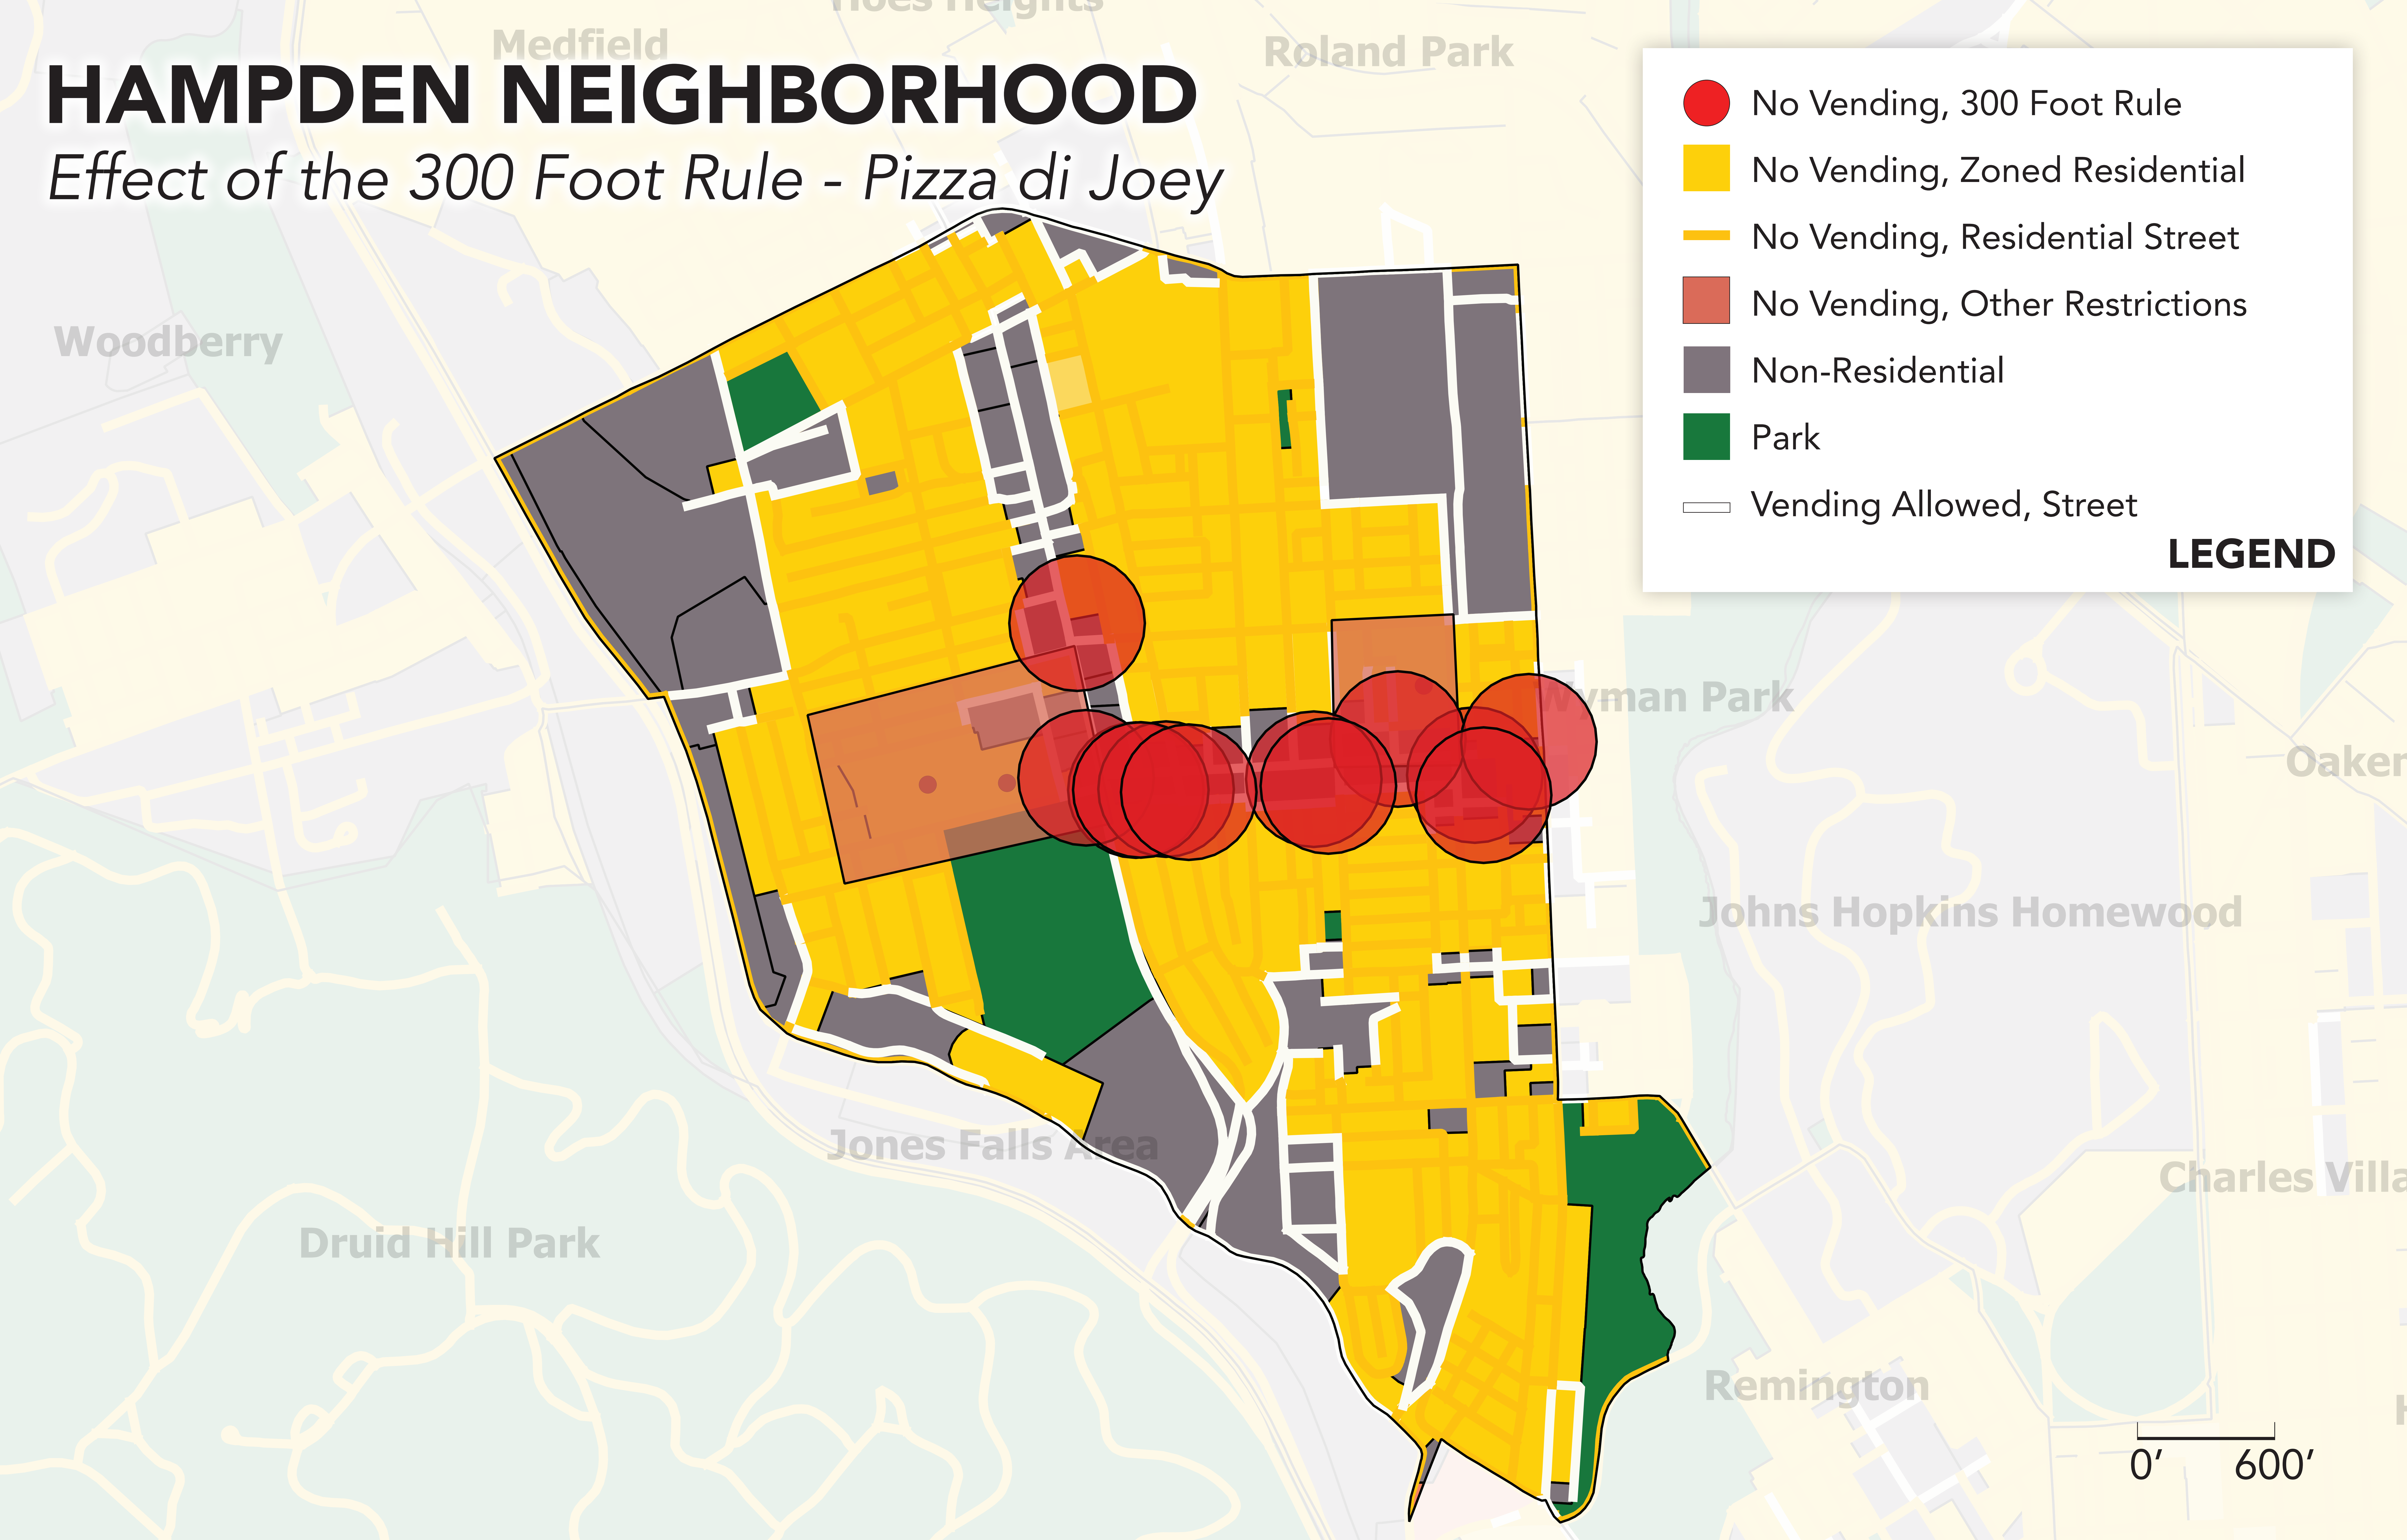

HAMPDEN NEIGHBORHOOD

Effect of the 300 Foot Rule - Pizza di Joey

- No Vending, 300 Foot Rule
- No Vending, Zoned Residential
- No Vending, Residential Street
- No Vending, Other Restrictions
- Non-Residential
- Park
- Vending Allowed, Street

LEGEND

0' 600'